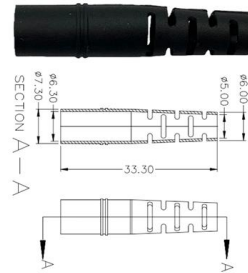

Legrand CM000031 , Cable Basket Wire Tray 30 x 150mm x 3m

Get Cable Basket Wire Tray 30 x 150mm x 3m Electro-Zinc Plated at wholesale prices at Rexel UK - your electrical distributor. Join Now!

[Contact Us](#)