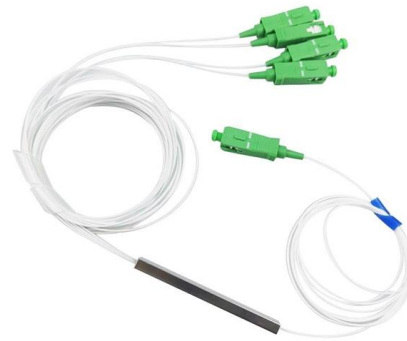

### Quest Wire Mesh Cable Tray Zinc - FireFold

Quest Wire Mesh Cable Tray Zinc is available in 4ft., 5ft. and 10ft. Electro Zinc Plated for a professional look and long-term durability. Order Now.

[Contact Us](#)

### Marco MC55100 Tray 55x100mmx3m E/P Zn

The Marco MC55100 is a 3m length of 55 x 100mm steel wire cable tray with an electro-zinc plated finish. Cable tray in the MC55 range is designed to be

[Contact Us](#)

### Electro Zinc (EZ) 35mm & 60mm Depth

Shop Electro-Zinc Basket Trays for lightweight, durable, and corrosion-resistant cable management. Ideal for commercial, industrial, and IT installations.

[Contact Us](#)

### **NavePoint Electro Zinc Plated Wire Mesh Cable Tray,**

These cable trays are constructed of durable, weather and chemical resistant steel, deliver high durability, versatility, and functionality. The NavePoint Electro Zinc