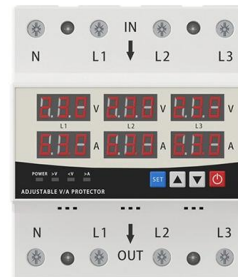

LED DISPLAY PANEL

CURRENT STATUS CLEARLY VISIBLE

IT CAN CLEARLY SHOW THE CURRENT STATUS AND VOLTAGE STATUS, WITH EFFICIENT OPERATION AND RAPID RESPONSE.

FTTH Indoor 4 Core Fiber Termination Box , Advanced