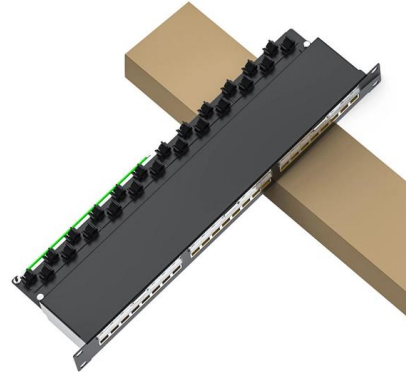

Contact Us

For datasheets, pricing, or custom fiber access solutions, please visit:
<https://frindel.es>