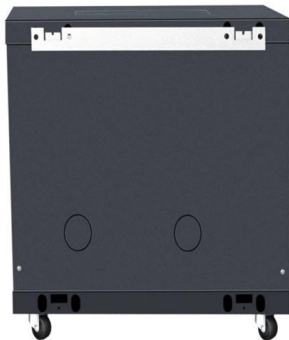

PEBA Junction Box IP68 Waterproof Cable

Home

Ceenorm UK Ltd - industrial plugs & sockets, connectors, distribution boxes & enclosures, junction boxes, power transformers & more for the UK electrical trade

[Contact Us](#)