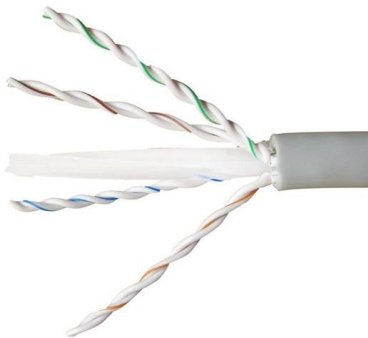

Amazon : Electrical Underground Junction Box

2 Sets 12.5x12.5x14.3in Underground Splice Boxes W/Solid Inspection Cover Deep Enclosure Precast PE Pull Distribution Pit Access Electrical Junction Boxes Drillable Tapered Wiring Cable Box Add to

[Contact Us](#)

Indoor/Outdoor Waterproof Portable Combination Power

Socket distribution box is a new type power distribution equipment with overload, short-circuit and residual current protection devices, it adopts the

[Contact Us](#)

Amazon : Waterproof Electrical Connection Box

Shop products from small business brands sold in Amazon's store. Discover more about the small businesses partnering with Amazon and Amazon's commitment to empowering them. Learn more.

[Contact Us](#)