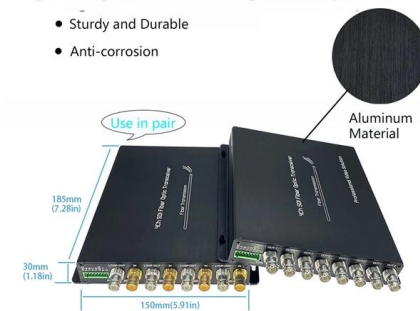

High Quality Aluminum Housing with Compact Size

- Sturdy and Durable
- Anti-corrosion