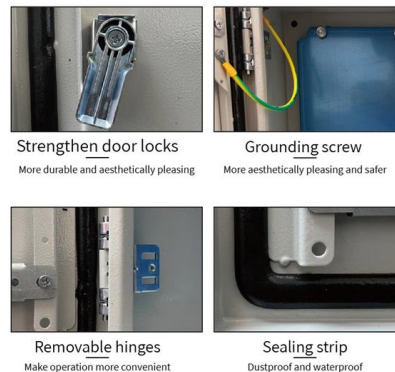

Amazon : Spider Box Electrical

Find reliable temporary power distribution centers with circuit breaker protection. Shop professional-grade options for construction and outdoor use.

[Contact Us](#)