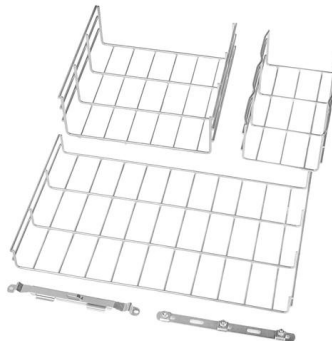

Panel Light Mount Boxes , Commercial Lighting , Screwfix

LAP White Panel Light Mount Box 600mm x 600mm (373RE) compare Aluminium Construction Sturdy Support for Surface-Mounted Panel Lights Compatible with LAP LED 595mm x 595mm Panels

[Contact Us](#)