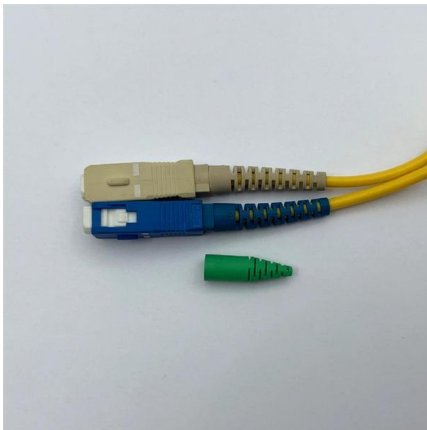

Distribution Boxes

Get the best quality distribution boxes & other lighting with TradeSparky - UK electrical wholesaler for domestic and industrial supply. Shop online today

[Contact Us](#)

Surface Mount Distribution Box with Terminal Module 12

Makel impresses with its high quality SURFACE MOUNT products. You can review the Surface Mount Distribution Box with Terminal Module 12 product from this page.

[Contact Us](#)

Lighting Distribution Panel

The products of low-voltage distribution boxes have obtained the national 3C certificate and can produce distribution boxes with protection grade of IP65 and

[Contact Us](#)