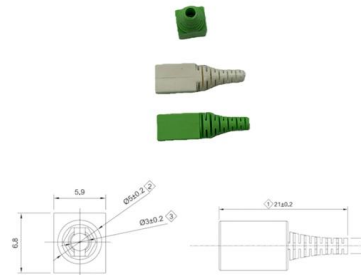

In this way, you can design a tailor-made surface-mounted distribution box for every area of application that meets the requirements for simple, safe and low

[Contact Us](#)

Surface-mounted sealed , unsealed installation

Surface-mounted sealed and unsealed distribution boxes are an essential element of electrical installation, guaranteeing connection safety, convenient access, and

[Contact Us](#)

Sicherungskasten

Bestseller dieser Kategorie Damp room distributor Fuse box surface-mounted 2-row 24 TE IP65 transparent door EUR34.19* Ready for shipping, delivery in 48h Add to shopping cart