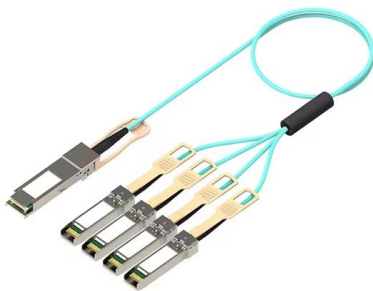

Distribution Box 4 Gang Surface Mounted Halogen Free (Dark Gray)

Share Product Home Products Distribution Boxes Panasonic Surface and Flush Mounted Distribution Boxes Standard Surface Mounted Distribution Boxes Distribution Box 4 Gang Surface Mounted

[Contact Us](#)