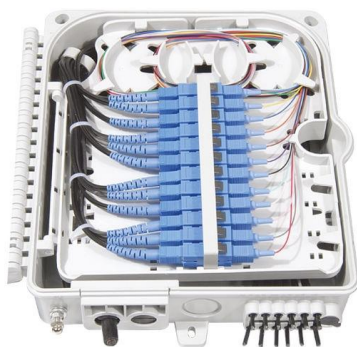

Distribution Boxes

Get the best quality distribution boxes & other lighting with TradeSparky - UK electrical wholesaler for domestic and industrial supply. Shop online today

[Contact Us](#)

Surface Mount Distribution Box with Terminal Module 12

Makel impresses with its high quality SURFACE MOUNT products. You can review the Surface Mount Distribution Box with Terminal Module 12 product from this page.

[Contact Us](#)

Lighting Distribution Panel

The products of low-voltage distribution boxes have obtained the national 3C certificate and can produce distribution boxes with protection grade of IP65 and

[Contact Us](#)

Surface Mount Distribution Boxes , MAKEL

You can check our Surface Mount Distribution Boxes products from this page.

[Contact Us](#)