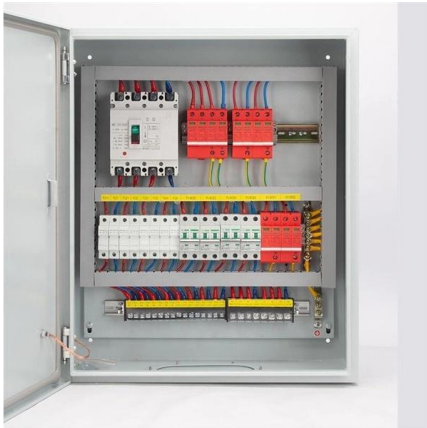

[Contact Us](#)

30° Vertical Elbow , Cable Tray Systems , PUPCO

Discover our 30° Vertical Elbow for cable tray systems. Seamlessly transition between sections and fittings, reducing tray width. Contact us today!