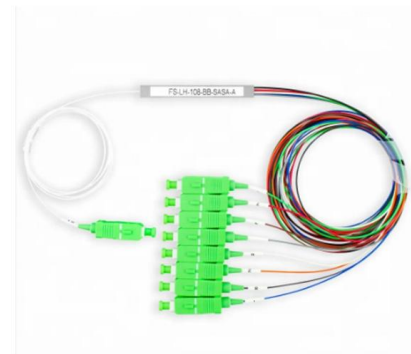

125A Din Rail Terminal Block

4. The box is easy quick to install on the rail 5. Generally used in power distribution cabinets, distribution boxes, and various high voltage cabinets Specification: Condition: Brand New Model: UKK-125A

[Contact Us](#)