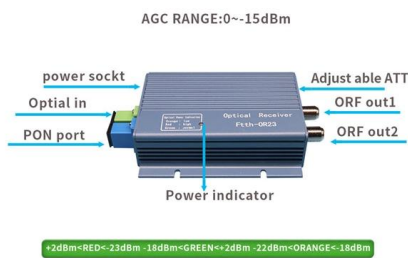

Terminal Block Din Rail Distribution Box Electric Wire

electrical wire joint connector. electrical wiring junction box. high voltage grounding cluster. terminal block for electrical. din rail 6 n 1 digital meter. New and good

[Contact Us](#)