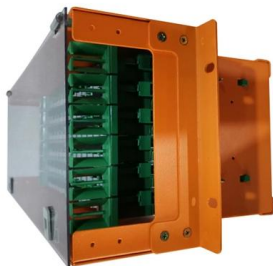

Connectors

Farnell® UK offers fast quotes, same day dispatch, fast delivery, wide inventory, datasheets & technical support.

[Contact Us](#)

Power Distribution Connectors , McMaster-Carr

Choose from our selection of power distribution connectors, including terminal blocks, electrical connectors, and more. Same and Next Day Delivery.

[Contact Us](#)

Distribution Box, DIN Rail Junction Box, 407 Terminal Distribution Box

Easy to install: Adopt the DIN rail installation method, and the two screw holes at both ends of the terminal are used to attach it in the correct position, quick and convenient to install,

[Contact Us](#)