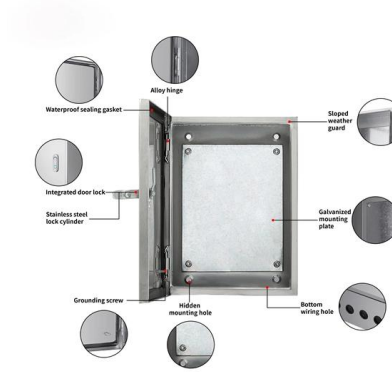

### Distribution Box, DIN Rail Junction Box, 407 Terminal Distribution Box

Easy to install: Adopt the DIN rail installation method, and the two screw holes at both ends of the terminal are used to attach it in the correct position, quick and convenient to install,

### Woertz quick connect boxes

For quick installation with pluggable connection cable (IP40/IP68) in 24 different variants for Woertz flat cable systems. The installation of the box requires no

[Contact Us](#)

### Quick Connect Distribution/Multiport Boxes

Quick connect distribution or multiport box provides a simple way to connect to ballasts or drivers, sensors and control switches to room. The quick connect box supports up to four hardware elements