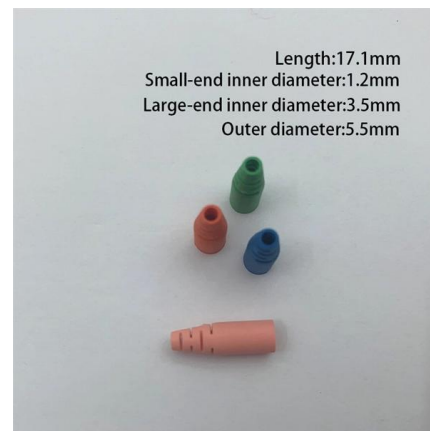

Introducing new security and compliance add-ons for Microsoft 365

A: Yes. Customers currently using the Microsoft 365 E5 Security add-on with Microsoft 365 Business Premium are eligible to transition to the new Defender Suite beginning with the

[Contact Us](#)