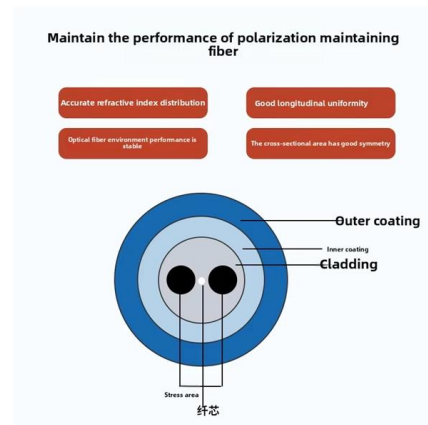

Price of fiber splicing tray for optical cable junction box

---

optik vision gold Fiber Optic Joint box {pack of 2} OFC

Buy optik vision gold Fiber Optic Joint box {pack of 2} OFC Splicing Tray Joint Box Wire Connector for Rs.700 online. optik vision gold Fiber Optic Joint box {pack of

[Contact Us](#)

12 Ports Weatherproof Fiber Splitter Distribution Box, 20

The indoor& outdoor 12 port optical distribution box supports 2 entry cables with dia [Contact Us](#)

N_Fiber Optic Cable Joint Enclosure Termination Box, OFC Splicing Tray

Buy Ovicart N_Fiber Optic Cable Joint Enclosure Termination Box, OFC Splicing Tray Pack-1 Electronic Components Electronic Hobby Kit for Rs.399 online. Ovicart N_Fiber Optic Cable Joint Enclosure

[Contact Us](#)

Distributors: Splice Boxes & Optical Network Terminal

Splice boxes, also known as fiber optic splice enclosures or fiber splice closures, are essential components in fiber optic networks. Their primary function is to protect