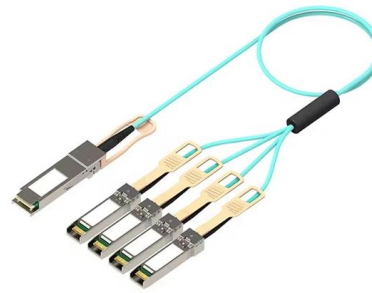

[Contact Us](#)

Understand the Structure of Fiber Optic Termination Boxes

This is the equivalent of a subscriber cable termination box, requiring the cable to be split into individual fiber optic devices, which are then wall mounted. Its function is to provide fusion splicing between

[Contact Us](#)

Optik vision gold Fiber Optic Joint Box 4 Hole { pack of 5

Frequently bought together This item: Optik vision gold Fiber Optic Joint Box 4 Hole { pack of 5 pice } Termination Enclosure Box OFC Splicing Tray INR69900

[Contact Us](#)

JD FTTH Mini Joint Enclosure Fiber Optic Termination

The JD FTTH Mini Joint Enclosure Fibre Optical Termination Box is a compact and versatile solution for fibre optic cable splicing and distribution. This small

[Contact Us](#)

Amazon : PNGKNYOCN 2 in 2 Out Horizontal

About this item Optical cable joint box is suitable for the installation and use of overhead, pipeline, direct burial and other laying methods in communication,