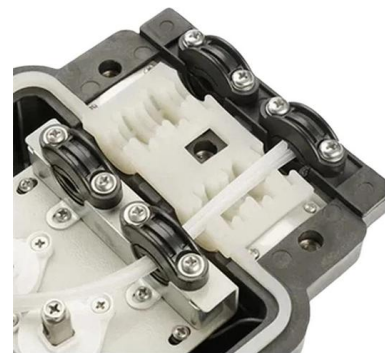

Fiber Optic Joint Termination Enclosure Box Ofc

Work Programming Tech - Offering Fiber Optic Joint Termination Enclosure Box OFC Splicing Tray, For Networking Devices, 4 at INR 45/piece in Faridabad,

[Contact Us](#)