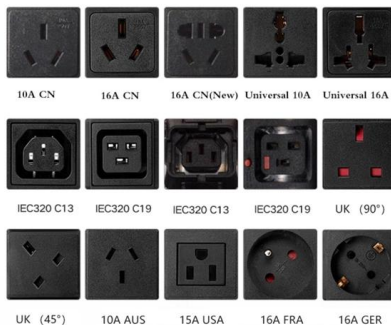

8 Port Fiber Distribution Box with Cable Gland,10 Cores

The 8 Port Fiber Distribution Box supports 2 cable entries (?4-?8 mm) and can house one 1x8 blockless splitter and 8 sc adapter for 8 cores termination and 10

[Contact Us](#)