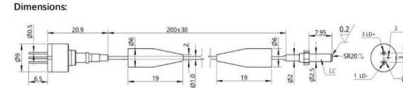

Explosion-Proof Distribution Box , Product Center

Explosion-proof distribution boxes are designed to safely control and distribute electrical power in hazardous environments, preventing ignition risks.

[Contact Us](#)

CE92 Explosion-proof power distribution boxes

CE92 Explosion-proof power distribution boxes
Category: Atex Junction Boxes

[Contact Us](#)