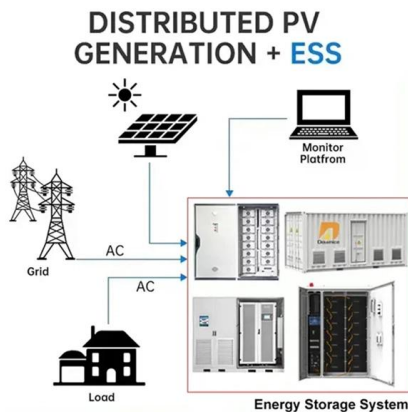

## Explosion-Proof Distribution Box , Product Center

Explosion-proof distribution boxes are designed to safely control and distribute electrical power in hazardous environments, preventing ignition risks.