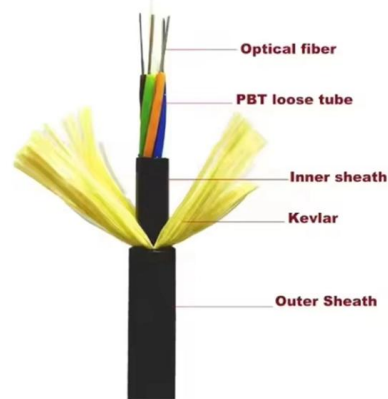

Concealed Mounted Tsm Distribution Box

Concealed Mounted Tsm Distribution Box, Find Details and Price about Distribution Box Junction Box from Concealed Mounted Tsm Distribution

[Contact Us](#)