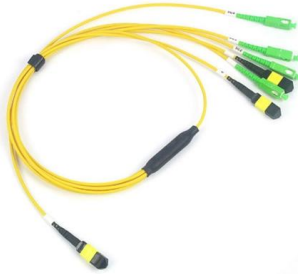

Stainless Steel Concealed Hinge for Distribution Box

These hinges are not only suitable for industrial equipment, but also

[Contact Us](#)