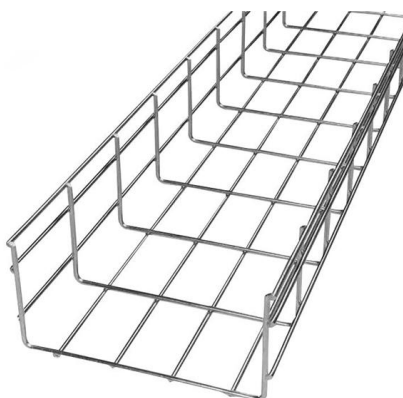

Buy Electrical Panels & Distribution Boxes Online

Discover competitive electrical panels distribution box prices for efficient power management in commercial and industrial settings. Safety tips included.

[Contact Us](#)