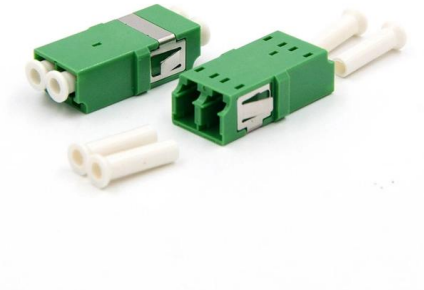

Buy concealed distribution box Online at Best Price in Pakistan

Pakistan - Shop for Best Online at Daraz.pk Wide Variety of concealed distribution box. Great Prices, Even Better Service.

[Contact Us](#)