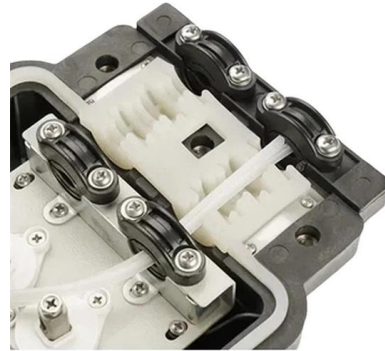

Sicherungskasten

We offer everything your heart desires in terms of electrical installation and electrical installation materials, with added value. A great price/performance ratio at top quality, competent customer

[Contact Us](#)

Distribution Box Cost Guide 2024: Comprehensive Pricing, Features

Discover complete distribution box cost analysis including pricing factors, advanced features, safety benefits, and smart technology innovations. Get expert insights on ROI, installation costs, and long

[Contact Us](#)

Enclosures and Power Distribution at B& Q

Buy Enclosures at B& Q - Free standard delivery on orders over £75. Inspiration for your home & garden. 100s of help & advice articles. Open 7 days a week.

[Contact Us](#)