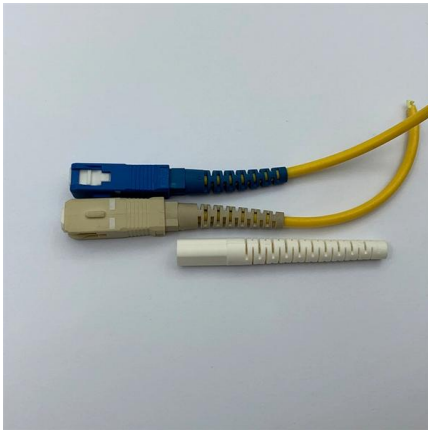

Cable Trays

Cable Trays Cable tray is a system used to safely carry and protect electrical cables along pathways planned specifically for building and facility installations.

[Contact Us](#)

Ducts, Cable Trays & Trunking

Distrelec Sweden stocks a wide range of Ducts, Cable Trays & Trunking. Next Day Delivery Available, Friendly Expert Advice & Over 180,000 products in stock.

[Contact Us](#)

Our Range of Cable Trays and Accessories , Nordic Wire Tray

Our standard range usually covers most needs and is sufficient for a complete installation. The standard range is always available in stock, in several different materials and surface treatments, which means

[Contact Us](#)