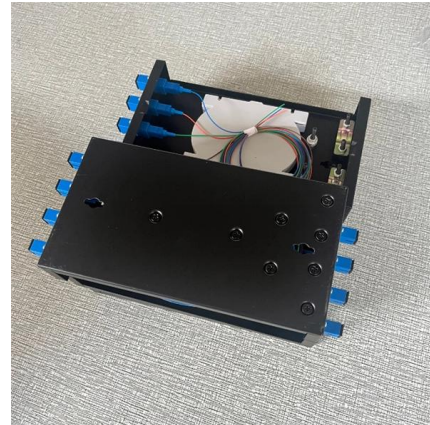

4 Port Plastic Fiber Optic Wall Mount Terminal Box

Surya Super Mart - Offering 4-Port Plastic Fiber Optic Wall Mount Terminal Box, For Industrial, 24 at INR 1000/piece in New Delhi, Delhi. Also find Fiber Optic

[Contact Us](#)

FTB-104 4/8/16 Port FTTH terminal box in metallic-AOA

Overview FTB-104 FTB-108 FTB-116 Series fiber terminal box, also called FTTH terminal box, or distribution box, is used in the end termination of residential

[Contact Us](#)