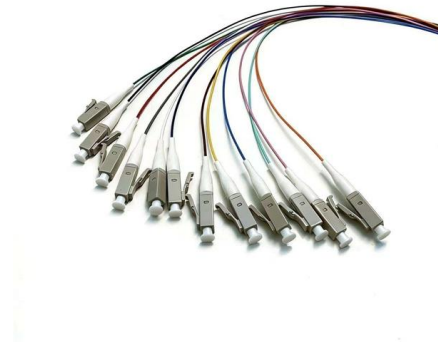

Price of a 4-port plastic terminal box

Price of a 4-port plastic terminal box

FTB-104B Plastic Shell 4 Ports Fiber Customer Terminal

uct is used in the end termination of residential building and villas to fix and splice with pigtailed. It can be installed on the wall, and adapt variety of optical.

[Contact Us](#)

Terminal Boxes

Pacer's terminal boxes organize, store, and transport small parts. Available in high-quality plastic with 18 compartments or durable steel with 21

[Contact Us](#)

Indoor FTTH Plastic Termination Box 4 Port SC

Indoor FTTH Plastic Termination Box 4 Port SC Simplex/ LC Duplex Slots. Indoor terminal applied in the FTTH network to connect the drop cable and optical

[Contact Us](#)

4 Port Fiber Optic Terminal Box Wall Mounted Steel

4 Port Fiber Optic Terminal Box Wall Mounted Steel Plate SC LC is designed in a simply but effective way for low density fiber cabling. It is a cover and base box.

FTB FTTH 4 Port Wall Mounted Fiber Optic Termination