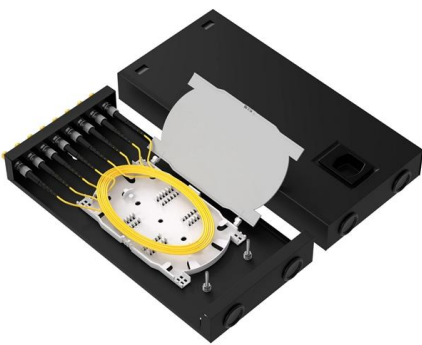

[Contact Us](#)

All-Optical 24-Port SFP Network Switch Layer3

Layer3 managed network switch TOP-S3230-28SX, features with All-Optical

[Contact Us](#)

24 port ethernet switch , Newegg

24 Port Gigabit PoE Switch Unmanaged with 2 Uplink Gigabit Ports, 320W High Power, Support IEEE802.3af/at,Vlan, Rackmount. VIMIN 26 Port Network Power Over Ethernet Switch.

[Contact Us](#)

TP-Link TL-SG3428MP Managed Switch Price in Bangladesh

TP-Link TL-SG3428MP offers 24 Gigabit PoE+ ports, 384W PoE budget, Omada SDN management, and advanced L2+ networking features.

C9300-24S-A

Cisco Catalyst C9300-24S-A: A secure, high-performance 24-port SFP switch with modular uplinks, stacking support & Cisco DNA integration.

[Contact Us](#)

24-Port Gigabit Optical Fiber Switch with 24 SFP Ports -

The GAOTek 24-Port Gigabit Optical Fiber Switch features 24 SFP ports, 92 Gbps switching capacity, 480 Gbps stack bandwidth, and supports up to 2000 wireless

[Contact Us](#)

TP-Link 24-Port 10/100Mbps + 4-Port Gigabit Smart