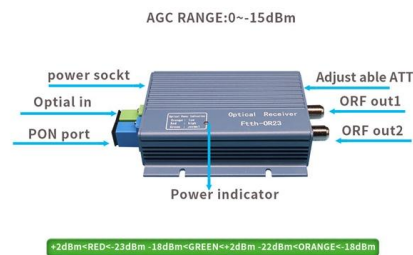

[Contact Us](#)

All-Optical 24-Port SFP Network Switch Layer3

Layer3 managed network switch TOP-S3230-28SX, features with All-Optical

[Contact Us](#)

24 port ethernet switch , Newegg

24 Port Gigabit PoE Switch Unmanaged with 2 Uplink Gigabit Ports, 320W High Power, Support IEEE802.3af/at,Vlan, Rackmount. VIMIN 26 Port Network Power Over Ethernet Switch.