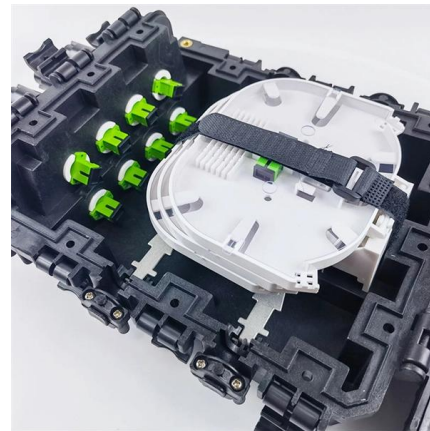

0 Costa Rica Fireproof Stainless Steel Cable Tray Prices

Today's top 0 Costa Rica Fireproof Stainless Steel Cable Tray Prices jobs in United States. Leverage your professional network, and get hired. New Costa Rica Fireproof Stainless Steel Cable

[Contact Us](#)