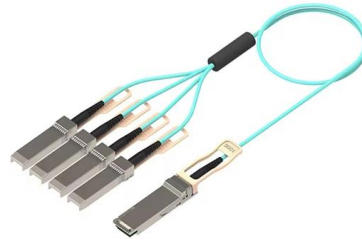

Our Stainless Steel Wire Basket Cable Trays allow air circulation to keep wiring cool and offer good resistance to corrosion in natural and food atmospheres. S.E.P

[Contact Us](#)

Cable Tray -- Ideal Electrical Suppliers Limited

Your local electrical suppliers since 1936, we stock over 53,000 electrical supply products. Shop online, or at one of our New Zealand-wide stores today

[Contact Us](#)

Stainless steel cable Tray 6m

Stainless steel cable tray 6m long by 300mm wide and 90mm deep. Retail is around $1000 Pick up in Grey Lynn Auckland Location is approximate Message

[Contact Us](#)