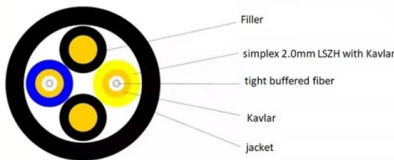

5 Meters 4 Core Industrial TPU LC to LC Outdoor

About this item 4 Core Single Mode LC Industrial Armored TPU Fiber Optic Patch Cable: Industrial TPU Jacket features strong tensile strength, high abrasion

[Contact Us](#)

Fiber Optic Patch Cords SC-SC LC-LC Carrier-Grade Single-Mode

Product descriptions from the supplier Report abuse Specification item value Model Number Fiber optic patch cord Type Fiber optic patch cord Place of Origin China Number of Conductors 2 Fiber Type

[Contact Us](#)

LC-LC SMF Single Mode Fibre Patch Cord Simplex 2m

This OS2 fibre patch cable is ideal for 1/10/25/40/100/400G Ethernet connections. It offers low signal attenuation and high bandwidth for long-distance transmission.

[Contact Us](#)