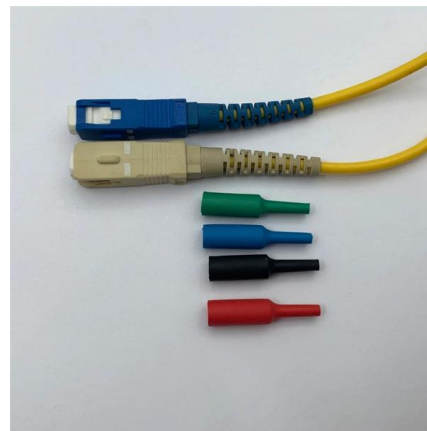

Kinchoix Outdoor Electrical Box NEMA 4X Waterproof

The shell waterproof boxes for outdoor adopts a high-quality lock cylinder for increased security and lockability. Complete Installation Accessories: Spacious,

[Contact Us](#)