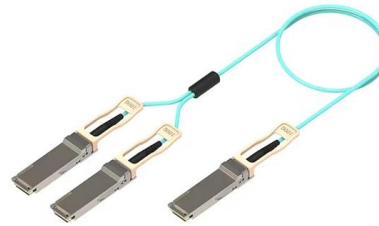

6 Core Outdoor FTTH Fiber Optic Distribution Box

The fiber optic distribution box accommodates up to 6 core fibers and supports outdoor applications within FTTH network system. The type of installation for 6 core

[Contact Us](#)

IP67 Waterproof ABS Junction Box - Outdoor Enclosure

IP67 waterproof ABS junction box for outdoor wiring. 20+ sizes, CE/RoHS certified. Custom service available.

[Contact Us](#)

Amazon : Underground Junction Box

Discover durable underground junction boxes for outdoor electrical connections. Browse waterproof options suitable for various wiring projects and applications.

[Contact Us](#)