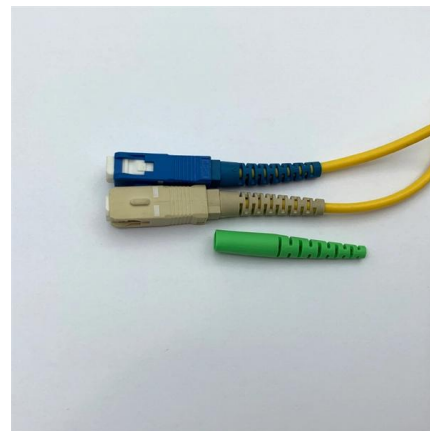

Contact Us

For datasheets, pricing, or custom fiber access solutions, please visit:
<https://frindel.es>