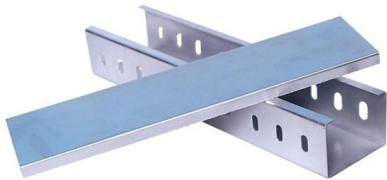

Buy Fiber Optic Splice Enclosure, Fiber Optic Cables Enclosure Box

Amazon : Buy Fiber Optic Splice Enclosure, Fiber Optic Cables Enclosure Box, Vertical Cap Fiber Connection Box, IP68 Waterproof, Accessories Included, Black (96 Core) online at low price in India

[Contact Us](#)