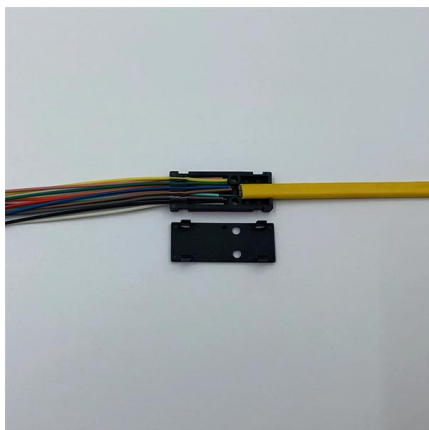

Fibre optic cable distribution , Splice boxes , LAPP Online Shop

Our splice boxes are used to securely connect and distribute fibre optic cables by protecting spliced glass fibres from external influences. They also enable easy maintenance and repair of the fibre optic

[Contact Us](#)