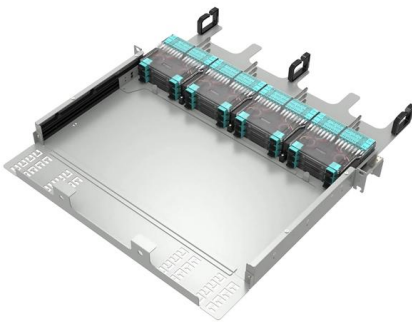

Ladder Type Cable Tray Price List

Shop high-quality ladder type cable tray price list from reliable suppliers. Enjoy durable, efficient, and affordable solutions for your cable management needs.

[Contact Us](#)

Not all Ladder Cable Trays are Created Equal , Snake Tray

Snake Tray's ladder cable tray is lightweight, competitively priced, easy to install, and available in a wide range of sizes.

[Contact Us](#)