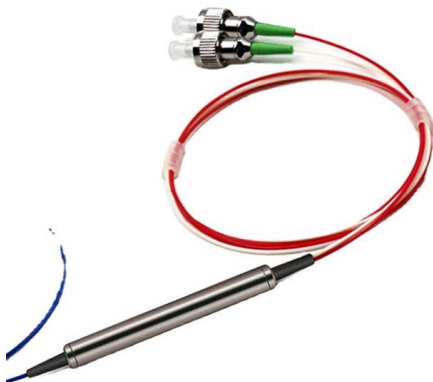

[Contact Us](#)

Fiber Coupler

Fiber-optic couplers are used to split or combine the light contained in optical fibers.

[Contact Us](#)

coinkit/coinkit/words.py at master · mflaxman/coinkit · GitHub

Cryptocurrency wallet interfaces for Bitcoin, Litecoin, Namecoin, Peercoin, and Primecoin. - mflaxman/coinkit

[Contact Us](#)

RJ45 Cat 6 InLine Coupler Ethernet Connectors

Fast speed to 10 Gb: the RJ45 coupler can speed up to 10 gigabite for connecting Cat7 Cat6 Cat5 ethernet cables. RJ45 inline keystone jack coupler meets