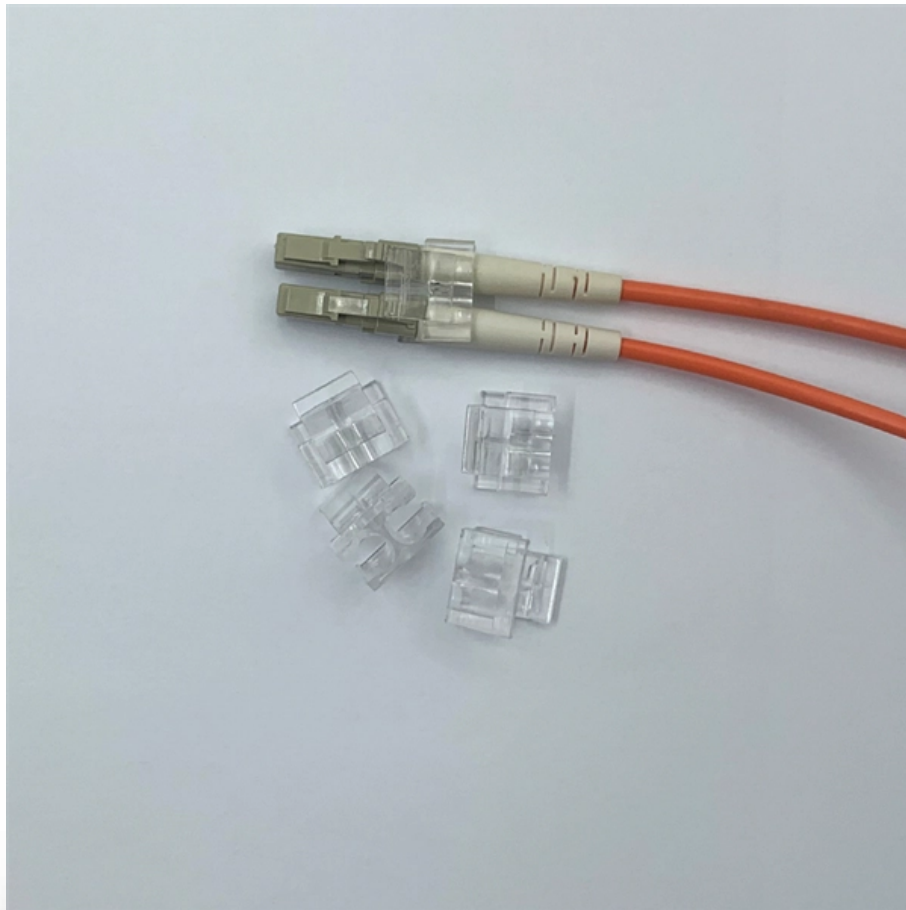

Price of Low-Temperature Resistant Ceramic Fuse for Kuwait Mining

Price of Low-Temperature Resistant Ceramic Fuse for Kuwait Mining

Zephyr Low Breaking Ceramic Cartridge Fuse (Set of 2) 10x38mm

Buy Zephyr Low Breaking Ceramic Cartridge Fuse (Set of 2) 10x38mm 500V (25 Amp) online in Kuwait and get this delivered to your address anywhere in the Kuwait.

[Contact Us](#)

10-Piece Porcelain Ceramic Fuse 13A Set White 10x10x10cm

Buy 10-Piece Porcelain Ceramic Fuse 13A Set White 10x10x10cm in Kuwait. Shop original Terminator products at the best price!

[Contact Us](#)

10Pcs 6x30mm T10AL250V 10A 250V Slow-Blow Fuse Glass Tube Fuse

Shop 10pcs 6x30mm T10al250v 10a 250v Slow Blow Fuse Glass Tube at best prices at Desertcart KUWAIT. FREE Delivery Across KUWAIT. EASY Returns & Exchange.