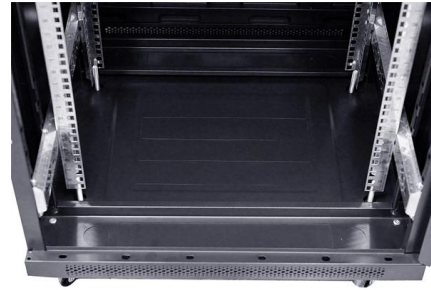

How to Calculate the Cable Tray Support

Learn how to accurately calculate cable tray support quantities in electrical installation projects. Our guide covers methods,

[Contact Us](#)

Resources for Cable tray and ladder systems

Our cable tray design considerations guide details key factors to consider when designing cable tray systems for industrial and commercial applications. Browse

[Contact Us](#)

Contact Us

For datasheets, pricing, or custom fiber access solutions, please visit:
<https://frindel.es>