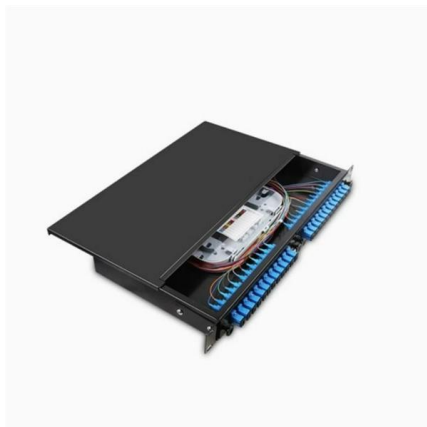

### Fiber Distribution Box Basics

Conclusion Fiber distribution box is an important component in fiber optic communication networks, playing a central role in organizing, managing,

[Contact Us](#)

### 24port Wall Mount Fiber Optic Distribution Box

Indoor Wall-mount Fiber Optic Distribution Frame can manage both single fiber and ribbon & bundle fiber cables for indoor using. There are FC, LC, SC, ST output