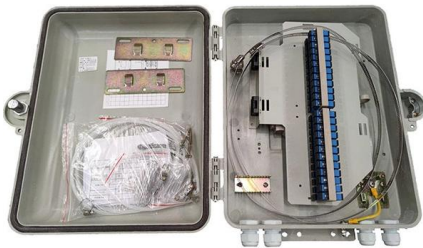

Fiber Optic Termination Boxes

Find here Fiber Optic Termination Boxes, Fiber Box manufacturers, suppliers & exporters in India. Get contact details & address of companies manufacturing and

[Contact Us](#)

Fiber Distribution & Termination Boxes

Explore our FTTH fiber boxes, including distribution boxes, termination boxes, wall outlets, and fiber access terminals. Ideal for residential, MDU, and commercial

[Contact Us](#)

Fiber Optic Distribution Frame

The large turntable of the fiber optic distribution box (sub frame) adopts an integrated module of fusion splicing and wiring. The module adopts a hierarchical rotating structure, which is easy to manage

[Contact Us](#)