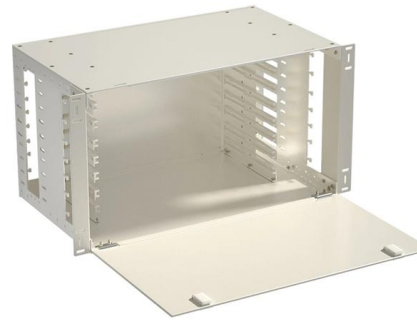

Optical Distribution Frames Factory

Optical distribution frame (ODF) is a frame used to provide space for fiber pigtailed and fiber cable connection between fiber optic equipment, which can integrate

[Contact Us](#)

Optical Distribution Frames (ODF) Supplier , Fiberinthebox

Buy high quality Optical Distribution Frames (ODF) with competitive price and worldwide delivery, we offer optical distribution frame in different size, such as 1U 12 ports, 1U 24 ports, 2U 36ports, 3U 48

[Contact Us](#)