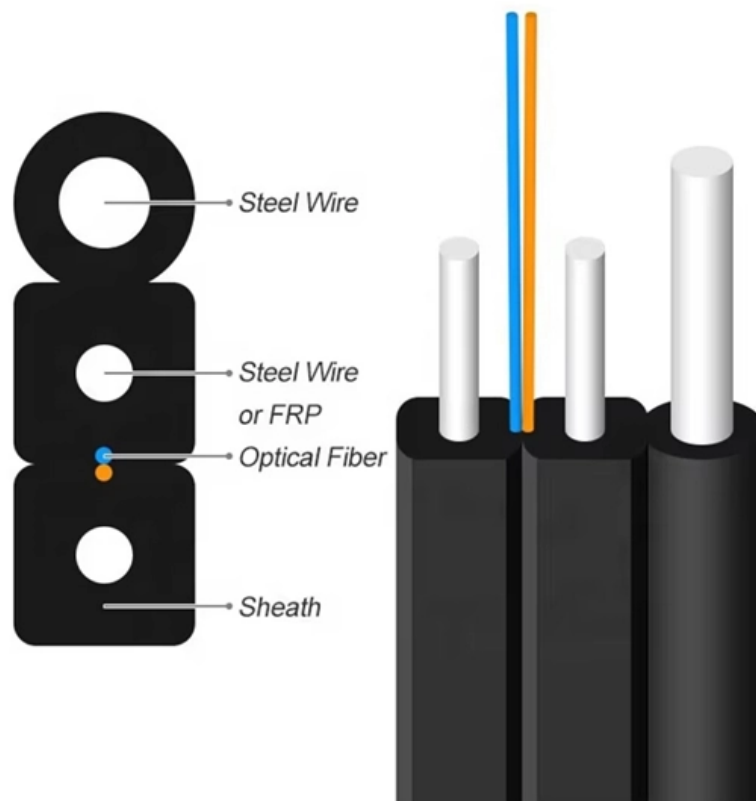

Price of Fiber Optic Cable Patch Panels

Price of Fiber Optic Cable Patch Panels

Fiber Optic Patch Panel , Shop at Cables House

Buy premium Fiber Optic Patch Panels - unloaded or pre loaded. Choice of 8, 12 & 24 ports fiber panels for multimode and singlemode fiber cable. Shop now.