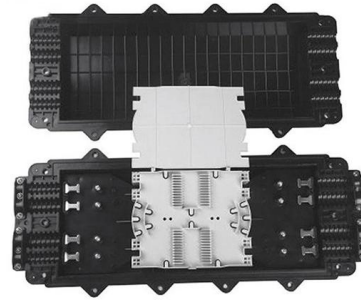

[Contact Us](#)

FTTH 4u 144/288 core Sc/apc Fiber Optic Patch Panel

We are a FTTH 4u 144/288 core Sc/apc Fiber Optic Patch Panel Sliding Odf Fibre Optical Terminal Box Manufacturer. We supply fiber optic panels in competitive

[Contact Us](#)

Fiber Optic Patch Panels ,

At Fiber4u, we offer a wide range of fiber optic patch panels with options including 1U, 2U, 12 Port, and 24 Port. Our products are available in SC, ST, LC, and other connector types.