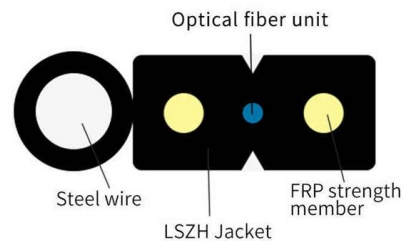

IHT FD148SSC Fiber Patch Panel at INR 14500/piece , Fiber Optic Patch

IHT FD148SSC Fiber Patch Panel - Buy Fiber Optic Patch Panel at best price of INR 14500/piece by Indra Heera Technology. Also find product list from verified suppliers with contact number , ID:

[Contact Us](#)