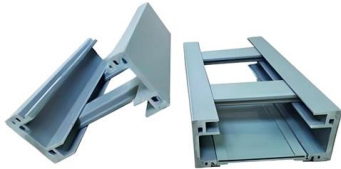

1u 12 Port Drawer Type Rack Mounted Odf Cabinet

We are a 1u 12 Port Drawer Type Rack Mounted Odf Cabinet Fiber Optic Patch Panel Manufacturer. We supply fiber optic panels in competitive cost and short

[Contact Us](#)

12 Core Duplex Ports LC Terminal Mounting Housing

We are a 12 Core Duplex Ports LC Terminal Mounting Housing Fiber Patch Panel Manufacturer. We supply fiber optic panels in competitive cost and short lead

[Contact Us](#)

How Much Is A Patch Panel

Copper patch panels are used for connecting Ethernet cables, while fiber optic patch panels are used for high-speed data transmission over long distances. The size of a patch panel also affects the price.

[Contact Us](#)