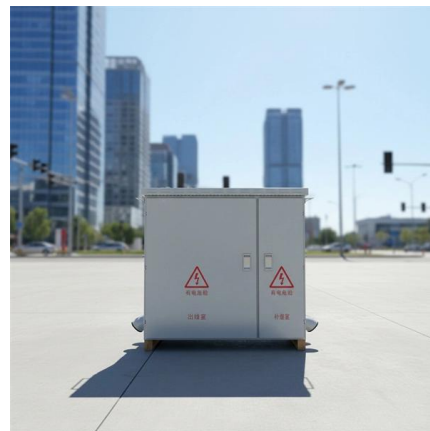

QILIPSU 6 Way Outdoor Breaker Box IP65 PC/ABS Alloy Plastic

There is a newer version of this item: QILIPSU 6 Way Circuit Breaker Box, V0 PC/ABS Alloy Plastic IP65 Waterproof DIN Rail Enclosure with Bus Bars, Power Distribution Panel for Indoor and Outdoor Use

[Contact Us](#)