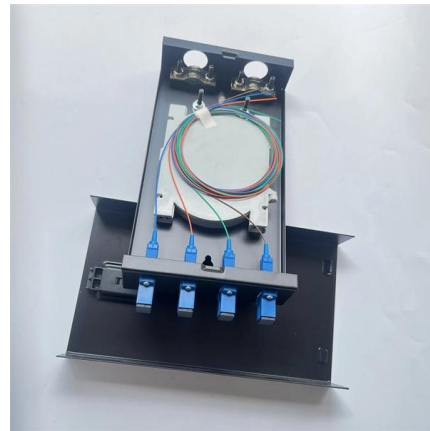

Breaker Boxes for Electrical Panel Systems , Lowe's

Breaker boxes house circuit breakers for system protection. View products for reliable residential and light commercial power distribution needs.

[Contact Us](#)

Distribution Box, Distribution Board for Power

Distribution Box A distribution board (also known as panelboard, breaker panel, electric panel, DB board or DB box) is a component of an electricity supply

[Contact Us](#)