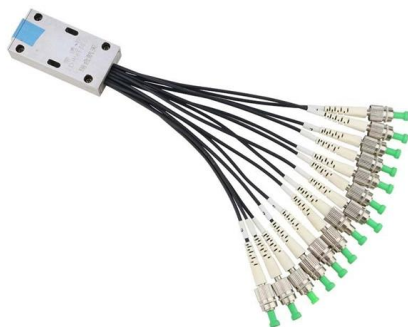

[Contact Us](#)

The Importance of Distribution Boxes in Electrical Systems

A distribution box is an exposed or concealed metal box that houses the circuit breakers that regulate the distribution of electricity throughout a

[Contact Us](#)

SHT Clear Cover Surface Waterproof Circuit Breaker

SHT Clear Cover Surface Waterproof Circuit Breaker Distribution Box Series:SHT Material:ABS
IP Rating:IP65 NEMA Rating:4X Color:Light Grey
Application:Outdoor