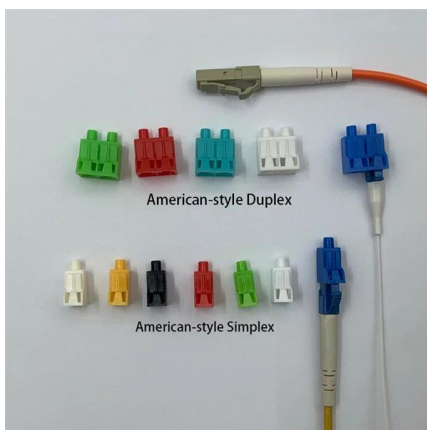

Buy Distribution Boards Online , Switchgear & Distribution , CEF

Ensure the efficiency and safety of your electric systems with high-quality distribution boards, built to last. Buy yours from CEF.

[Contact Us](#)

Amazon .uk: Circuit Breaker Enclosure

Distribution Protection Box MCB 2 Way IP65 Waterproof DIN Rail Mounted Indoor & Outdoor Electrical Enclosure Consumer Unit Surface-mounted Circuit Breaker Boxes 3.8 (5) £799 FREE delivery Fri 1

[Contact Us](#)

6 Pole Surface Mount Distribution Box With Breakers

A ready-to-install 6 pole surface mount circuit breaker box, fully loaded for fast, compliant power distribution in small residential and light commercial projects.

[Contact Us](#)

Amazon : Distribution Box Electrical For Home

1-48 of over 1,000 results for "distribution box electrical for home" Showing products near you, with fast delivery See all products, across price ranges.

[Contact Us](#)