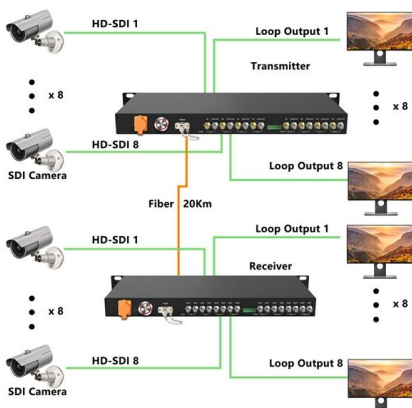

Power Distribution Mains & Stage Boxes for Temporary

Main Distribution Boxes, DBs, Stage Boxes, Splitters, Spiders, Fan in & Fan Out, Socapex Cables and other events power distribution equipment. Based in Dubai

[Contact Us](#)