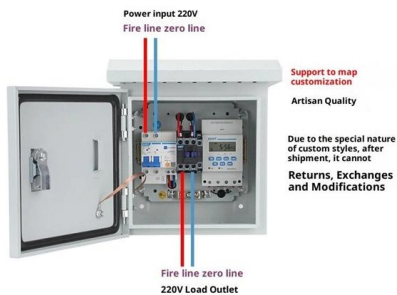

Product Wiring Diagram

How Much Is A Distribution Box A Complete Buyers Guide

The Price Landscape: Breaking Down the Costs
When you start looking for a distribution box, you'll quickly realize the price range is wider than a highway. You might find a small plastic unit for the

[Contact Us](#)

Panasonic Modular Distribution Boxes

Panasonic Modular Distribution Boxes stand out with their stylish design, reliable safety features, and compatibility with all kinds of projects. Whether it's for energy distribution or multimedia connections,

[Contact Us](#)