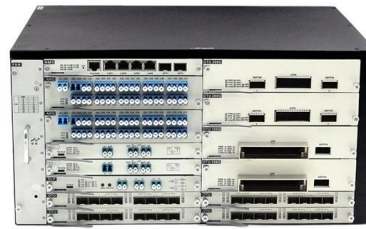

DIN rail enclosure, DIN rail box

Find your din rail enclosure easily amongst the 230 products from the leading brands (ELMA, RITTAL, OKW,) on DirectIndustry, the industry specialist for your professional purchases.

[Contact Us](#)

gernie DIN Rail Socket, Power Socket Plug Panel, Power Outlet Box,

gernie DIN Rail Socket, Power Socket Plug Panel, Power Outlet Box, for Rail Installation, Built in Protective Outlet for Distribution Panel (UK AC250V : Buy Online at Best Price in KSA - Souq is now

[Contact Us](#)

Cryfokt Din Rail Socket, Din Rail Mounted Convenience

The DIN rail power socket is for rail installation, allowing integration with other modular devices, enhancing its adaptability and functionality. The power socket

[Contact Us](#)