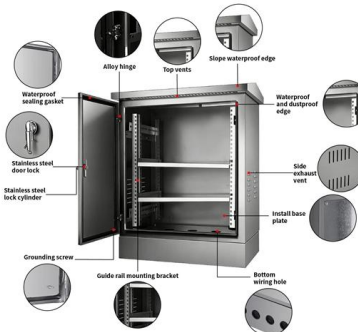

Din Rail Socket Manufacturer , VIOX Electric

DIN rail sockets are primarily used in industrial control panels, motor control centers, distribution boards, and electrical switchgear. Common applications include

[Contact Us](#)