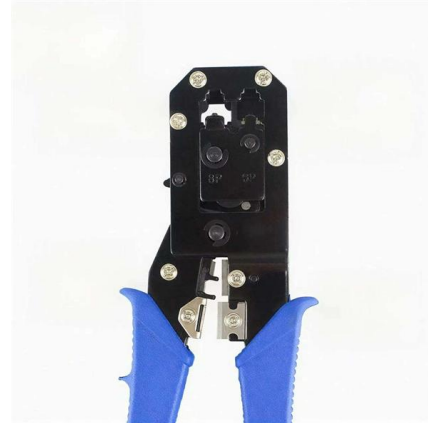

[Contact Us](#)

DIN Rail Mount Sockets, Outlets, Receptacles, GFCI,

* Mounts on American, European wall boxes or panel mount, DIN rail mount. * Stainless steel wall plates #97120-BZ and #97120-DBZ mounts outlet onto

[Contact Us](#)

Distribution box , DIN rail

RJ45 sockets provide a convenient and reliable means of connecting devices. This Modbus RTU distribution box offers ten RJ45 sockets. The RJ45 sockets are

[Contact Us](#)

DIN-Rail Mount Receptacles , McMaster-Carr

Choose from our selection of DIN-rail mount receptacles, including over 6,800 products in a wide range of styles and sizes. Same and Next Day Delivery.

[Contact Us](#)

Cryfokt Din Rail Socket, Din Rail Mounted Convenience

The DIN rail power socket is for rail installation, allowing integration with other

[Contact Us](#)

Amazon : Din Rail Box

1-48 of 805 results for "din rail box" Showing products near you, with fast delivery See all products, across price ranges.