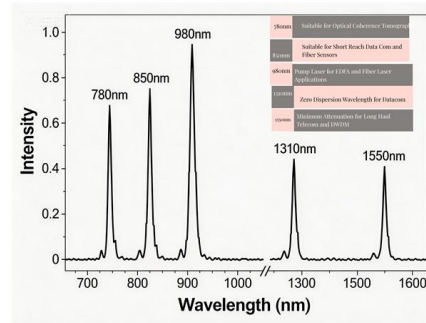

Shop DIN Rail Enclosures at RS for Next Day Delivery on Wide Range of DIN Rail Boxes & Enclosures from Trusted Suppliers.

[Contact Us](#)

DIN-Rail Blocks , McMaster-Carr

Choose from our selection of DIN-rail blocks, including metal, plastic, and more. Same and Next Day Delivery.

[Contact Us](#)

Amazon .uk: Din Rail Distribution Block

1Pcs Terminal Block Distribution Box 160A 1 In 6 Out, Din Rail Terminal Blocks Distribution Box Blue Shell 4.5 (527) £839 Save 5% on any 4 qualifying items

[Contact Us](#)