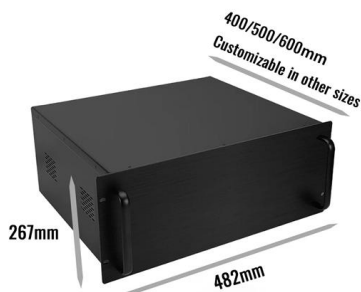

Fiber Optic Wall Boxes & Enclosures