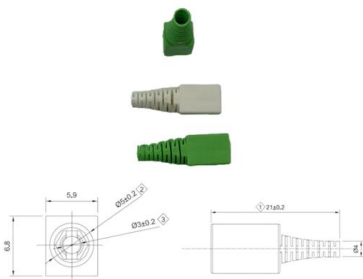

Fiber Splice Cassettes Types Prices & Technical

What Is Fiber Splice Cassettes (splice trays)? A splice box Splice Cassettes (splice trays) (also known as splice distributor) is a housing in which fiber optic cables

[Contact Us](#)