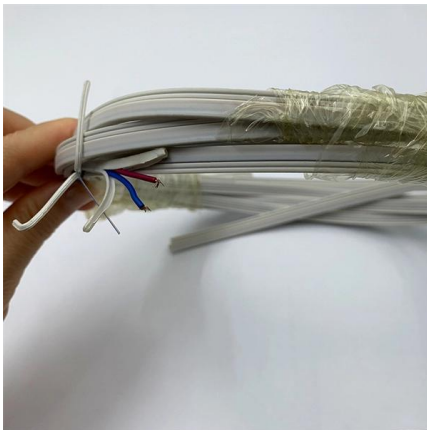

MTP / MPO Adapters

All adapters compatible with MTP Elite® brand connectors and standard grade MTP® brand connectors Available in black, beige, green, aqua, blue, red, magenta, yellow, heather violet, munsell violet, and

[Contact Us](#)

MTP Adapters

We currently offer 4 different types of secure MTP brand adaptors: Green, Yellow, Red, and Blue. Each adaptor can only accept connectors with that same "key" or

[Contact Us](#)

Railway Auxiliary Power Supply System: A Modular

When it comes to power railway systems, two main aspects must be considered: (i) the power of the propulsion of the train, which is responsible for the movement of the train; (ii) the power

[Contact Us](#)