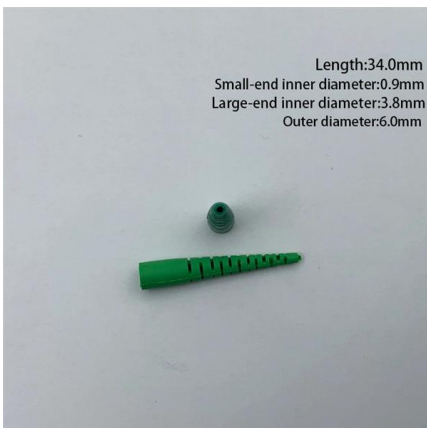

Shop MTP Connectors & MPO Connectors , Markertek

This coupler works with any MTP and MPO Connectors from a 4 Fiber to 72 Fiber. Widely used in trunk cabling and cassettes, this adapter meets appropriate standards and is perfect for your parallel optics

[Contact Us](#)