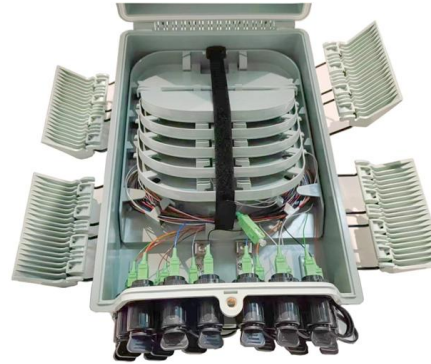

PROFIBUS and Modbus TCP/IP communication adapter modules

Communication adapter modules provide enhanced capabilities for PXR electronic trip units. Designed for use with Series NRXE NF- and RF- frame power air circuit breakers and Power DefenseE molded