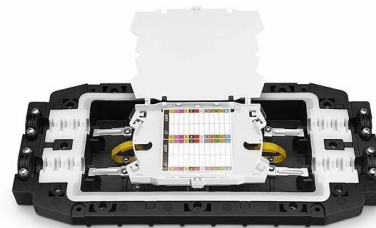

Contact Us

For datasheets, pricing, or custom fiber access solutions, please visit:
<https://frindel.es>