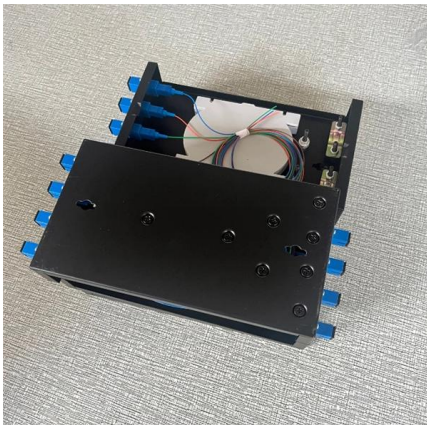

SC/LC/Connectors FTTH Fiber Terminal Box 8/12/24/48/

Buy SC/LC/Connectors FTTH Fiber Terminal Box 8/12/24/48/ cores Ports Fiber Optic Distribution Box (8 core, LC): Cat 6 Cables - Amazon FREE DELIVERY

[Contact Us](#)

Fibre Access Terminal box indoor / outdoor