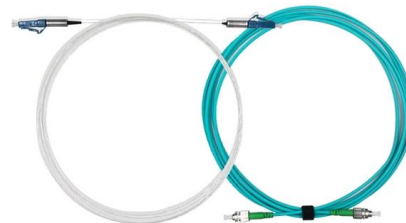

SC/LC/Connectors FTTH Fiber Terminal Box 8/12/24/48/

Buy SC/LC/Connectors FTTH Fiber Terminal Box 8/12/24/48/ cores Ports Fiber Optic Distribution Box (8 core, LC): Cat 6 Cables - Amazon FREE DELIVERY

[Contact Us](#)

Fibre Access Terminal box indoor / outdoor