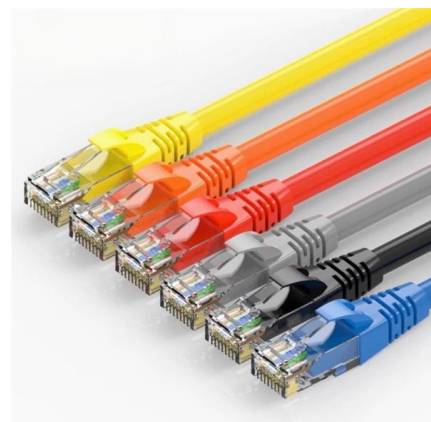

Enclosure - Wall Mount 48 Core - Southern Elements

Our 48 Core Fiber Optic Wall Mount Enclosure is the perfect solution for organising and protecting your fiber optic cables when installing for outdoor or indoor applications. This enclosure is designed to

[Contact Us](#)