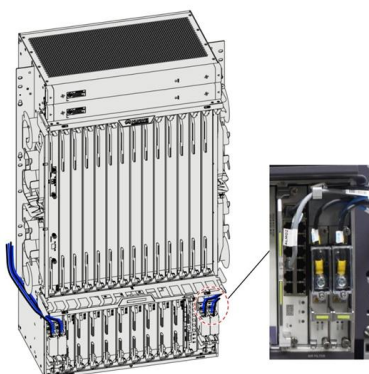

48 Core Fiber OTerminal Box for High-Density FTTH

The 48-Core Fiber Terminal Box is a versatile, high-capacity solution for FTTH applications, offering secure splicing, distribution, and durable protection.

[Contact Us](#)