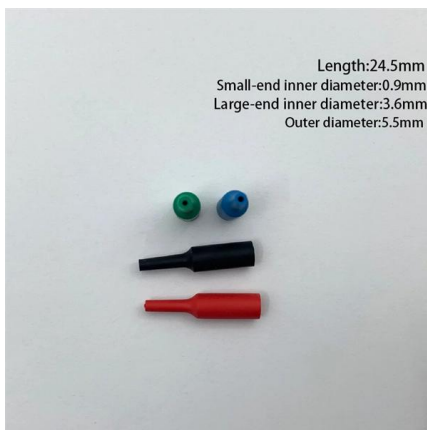

Splice box for 48 fibers, FIMP-XLE

The full configuration includes essential components such as splice holders, splice cassettes, couplings, pigtails, and cable glands, providing a comprehensive solution for fiber optic connectivity.

[Contact Us](#)

Fiber Optic Joint Box

Discover affordable optic joint box price options with IP65/IP68 waterproof ratings, CE/RoHS certification, and 12-144 core capacity for FTTH, aerial, and underground applications.

[Contact Us](#)