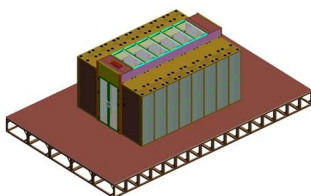

cores, 288 cores,

Teleweaver Outdoor Fiber Distribution Cabinet is weather proof designed for joining and terminating fiber optic feeder and distribution cables. all of these Outdoor

[Contact Us](#)

48 Core Fiber Optic Distribution Box

Dawnergy's fiber optic distribution boxes are widely used as a termination point for the feeder cable to connect with the drop cable in the FTTx communication

[Contact Us](#)

Optical Fiber Distribution Frame

OTRANS manufactures high-density optical distribution frames (ODF) for telecom, 5G, and data centers. Rack-mount fiber distribution frames with 24-96+ cores,

[Contact Us](#)

Optical Fiber Distribution Box 32 or 48 Core

Optical Fiber Distribution Box 32 or 48 Core - Copy Total enclosed structure. Material: ABS, wet-proof?water-proof?dust-proof?anti-aging, protection level

[Contact Us](#)