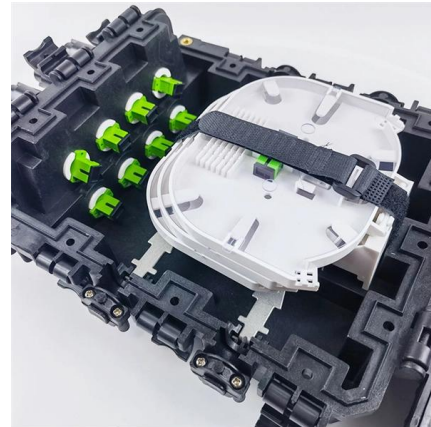

### **Fiber Patch Panel 4 Ports Installed 4 Core SC/UPC**

Fiber Patch Panel 4 Ports Installed 4 Core SC/UPC Coupler with Pigtail terminal box Item No.: 01101 OEM & ODM Accepted Request Quote

[Contact Us](#)