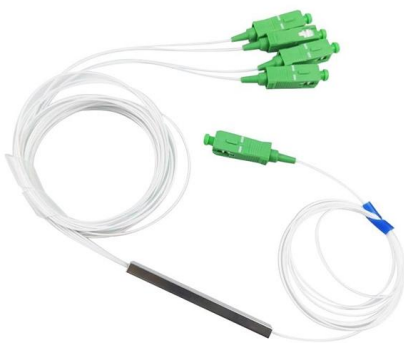

4 Core PLC/SC Adapter Fiber Optic Distribution Box

Efficient Fiber Organization: Separate paths for cables, pigtails, and patch cords prevent interference, ensuring smooth operation and easy

[Contact Us](#)

3M Length High Speed Transmission Single Mode LC LC Fiber Optic Patch Cord

This patch cord is a single mode type, inside of the fiber is 9/125um, out jacket is yellow color. The material of the single mode LC connector patch cord is PVC, the price is much cheaper. We also can

[Contact Us](#)

4 Core Fiber Optic Terminal Box FTTH Box Fiber Optic

Buy 4 Core Fiber Optic Terminal Box FTTH Box Fiber Optic Distribution Box (ZJW) online today!
> Product Overview The equipment is widely used as a termination

[Contact Us](#)