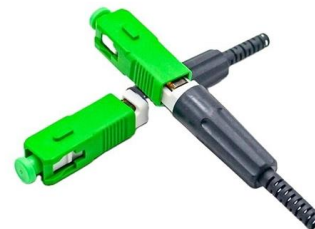

Fiber Distribution Box Splitter Box 4 Core FTTH Fiber Distribution Sc

The box is engineered to simplify fiber management and ensure secure connections, making it an essential component in modern fiber optic networks. Built from high-strength ABS or PC+ABS

[Contact Us](#)