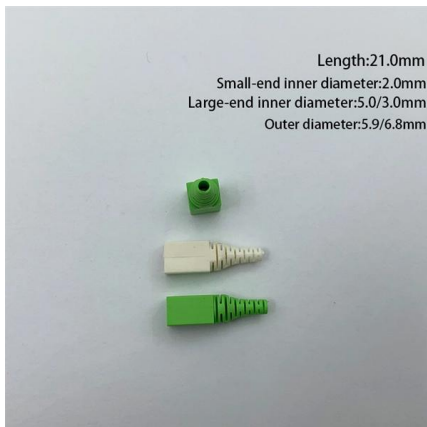

FTTH Indoor 4 Core Fiber Termination Box , Advanced

The 4-core fiber termination box provides a stable, protective joint between optical cable and distribution pigtails at the end of fiber cables. It is typically used in

[Contact Us](#)

4 Port SC Fiber Termination Box, 4 Cores Splice

Shipping cost not included. The 4 port FTTH termination box is a professional enclosure designed to provide a reliable and efficient fiber termination solution for

[Contact Us](#)

PNGKNYOCN 4 Core FTTH Fiber Distribution Box, 4

PNGKNYOCN 4-core optical fiber distribution box is used for the fusion splicing, splitting, wiring transmission and other functions of the optical transmission

[Contact Us](#)