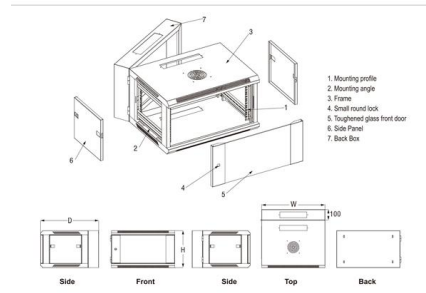

12 Core Fiber Optic Distribution Boxes for FTTH

The 12 Core Fiber Optic Distribution Box is meticulously crafted using high-quality ABS+ material, guaranteeing exceptional protection and achieving an impressive

[Contact Us](#)