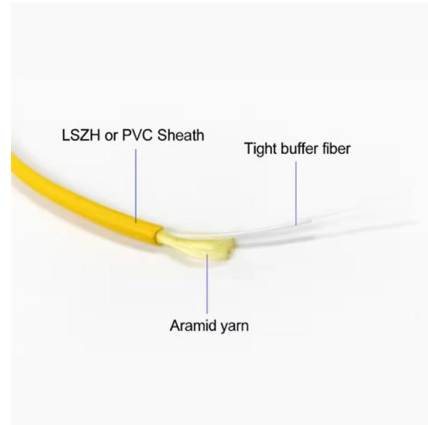

FRINDEL OPTICS

Price of 12-core optical distribution box

Price of 12-core optical distribution box

FDB-12E 12 Core Optical Fiber Distribution Box

FDB-12E 12 Core Optical Fiber Distribution Box Product Overview Product Description The FDB-12E 12 Core Optical Fiber Distribution Box is used as a fiber

[Contact Us](#)

Eardion 12 Core Fiber Distribution Box, 12 Port FTTH

Eardion 12 Core Fiber Distribution Box, 12 Port FTTH Distribution Splitter Box- Fiber Optic Terminal Junction Splitter Case with LC Fiber Cable Coupler : Amazon : Electronics About this item Feature:

[Contact Us](#)

12 core FC12 Type Fiber Terminal Box As distribution box

Buy high quality 12 core FC12 Type Fiber Terminal Box As distribution box for cable management from china fiber termination box supplier with free shipping to worldwide and competitive price.

PNGKNYOCN 12-Core FTTH Fiber Distribution Box, IP65, 12-Port

About this item 12 core optical fiber distribution box is used for the fusion splicing, splitting, wiring transmission and other functions of the optical transmission terminal. It can effectively terminate,