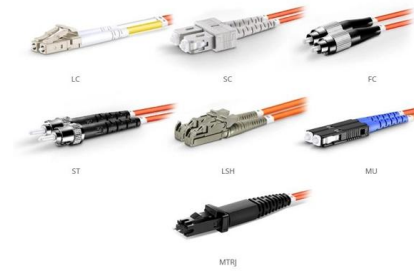

Fiber Termination Box, 1 in 1 Out Horizontal Fiber Optic

This item: Fiber Termination Box, 1 in 1 Out Horizontal Fiber Optic Splice Enclosure IP68 Fiber Cable Connection Box (24 core) INR11,42876 + PNGKNYOcn 2 in 2

[Contact Us](#)

OM1 Fiber Patch Cable Family