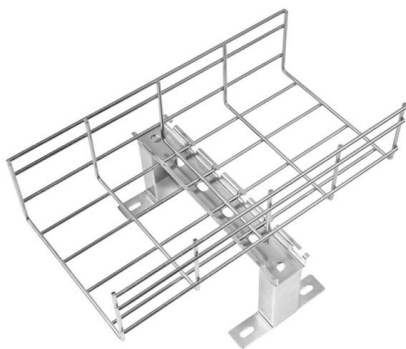

96 core fiber optic cable joint box

Shop our 96 core fiber optic cable joint boxes for reliable telecom infrastructure. Durable, waterproof, and available in various sizes for your needs.

[Contact Us](#)