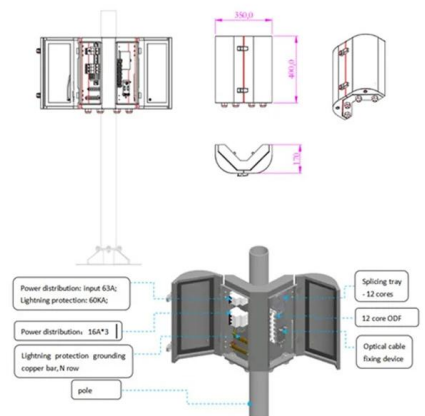

Choosing the Right Power Distribution Cabinet for Your Electrical Needs

Discover the importance of selecting the right power distribution cabinet for system reliability, efficiency, and compliance with industry standards. Learn about critical features, material

[Contact Us](#)