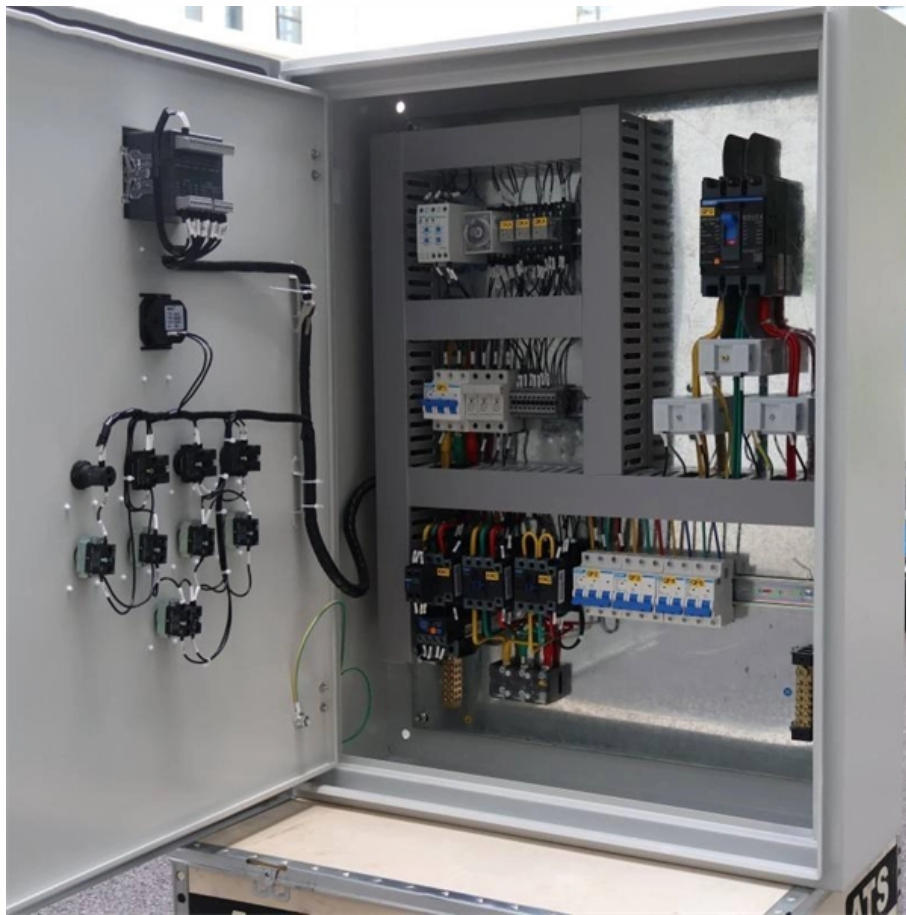

Power of a 48-port fiber optic switch

Power of a 48-port fiber optic switch

Cisco Catalyst C9300-48S-A: 48-Port Fiber Switch Features

Equipped with the license, this switch offers a comprehensive range of capabilities including advanced routing protocols, automation, security, and high availability, making it suitable for complex enterprise