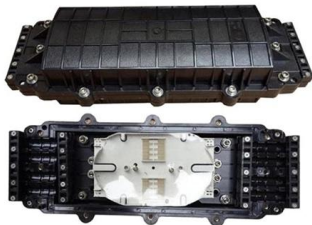

Best Generator Power Distribution Boxes for Temporary and

Power distribution is essential when working with generators, especially for construction sites, outdoor events, and home backup power setups. Choosing the right generator power

[Contact Us](#)

Temporary Power Distribution Boxes for Electrical

Temporary power distribution boxes for flexible electrical installation. Robust solutions for construction sites, events and temporary energy infrastructure.

[Contact Us](#)

Power distributors for construction sites

PCE specialises in the production of CEE industrial plugs and sockets, earthing contact plugs and sockets and supplies a complete range of rubber, metal and plastic distribution boxes.

[Contact Us](#)