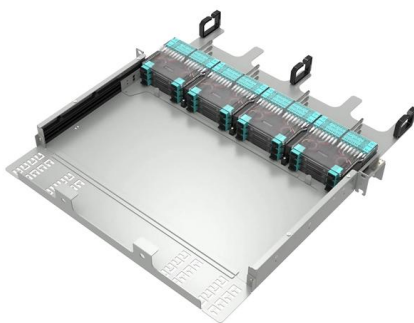

Cable Tray Technical Guide A practical guide to product selection and

In designing supports for a cable tray system, consideration should be given to the loads associated with future cable additions and any additional loading that may be applied to the cable tray system (e.g.,

[Contact Us](#)