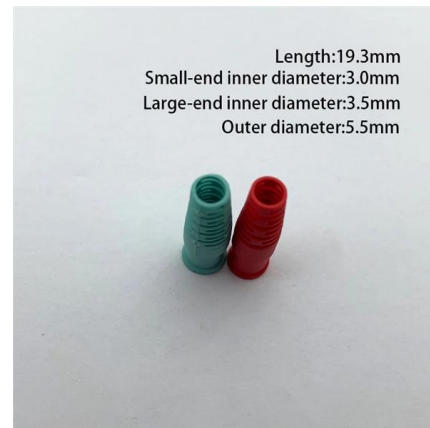

Positive Support for Cable Tray

Guide to cable support systems

The cable support lengths and fittings can basically be designed as cable trays, cable ladders or mesh cable trays, in which cables are routed. On the one hand, fittings can be used for horizontal or

[Contact Us](#)

Cable Tray Supports -- ICS Industries

ICS Industries provides reliable cable tray supports, designed for secure mounting of cable trays in industrial environments. Benefit from our custom fabrication

[Contact Us](#)

GAIN AN IN - DEPTH UNDERSTANDING OF

- ① LED DISPLAY PANEL
- ② PROTECTOR OPERATION BUTTONS
- ③ NEUTRAL WIRE OUTPUT TERMINAL
- ④ LIVE WIRE OUTPUT TERMINAL
- ⑤ WORKING CURRENT AND VOLTAGE INSTRUCTIONS
- ⑥ FLAME - RETARDANT SHELL

Support Systems for Cable Trays & Busbars

Reliable support systems for cable tray and busbars, designed for electrical and mechanical installations. Available in corrosion-resistant coatings.

[Contact Us](#)

Rooftop Cable Tray Support System

PHP's cable tray support system is engineered to sustain various sizes of cable runs on your rooftop. PHP is the leader in cable tray support systems.

[Contact Us](#)