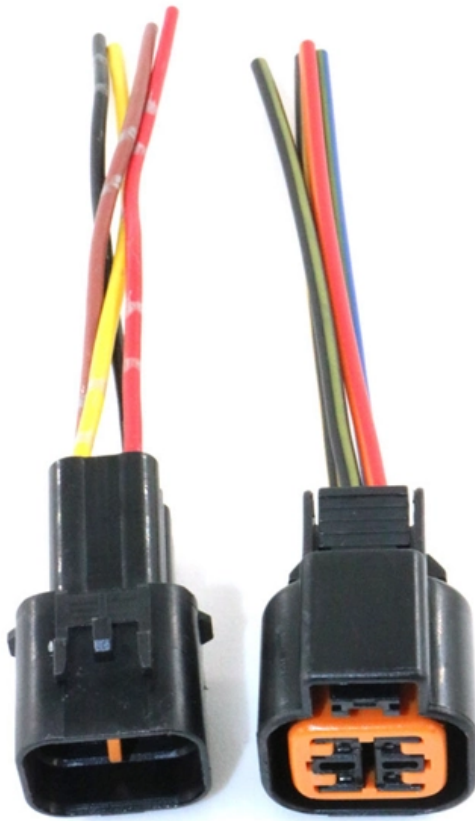

# **Portuguese butterfly drop cable G 652D**

## Portuguese butterfly drop cable G 652D

---