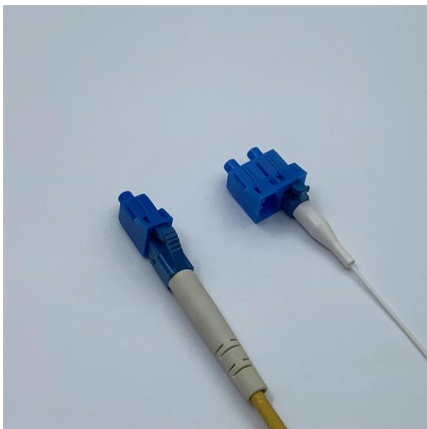

Download-Center

Download-Center 2024 Catalogue Railway 2026
Cable entries and junction boxes Ausbildung bei
WISKA! Brace® Sizing Brace® System

[Contact Us](#)

Opgw Cable Joint Box at INR 4152/piece in Prayagraj

Product description : Joint box for opgw (2 way/ 3 way/ 4 way) - The metal junction box for the adss/opgw, also known as a splicing box, is

[Contact Us](#)