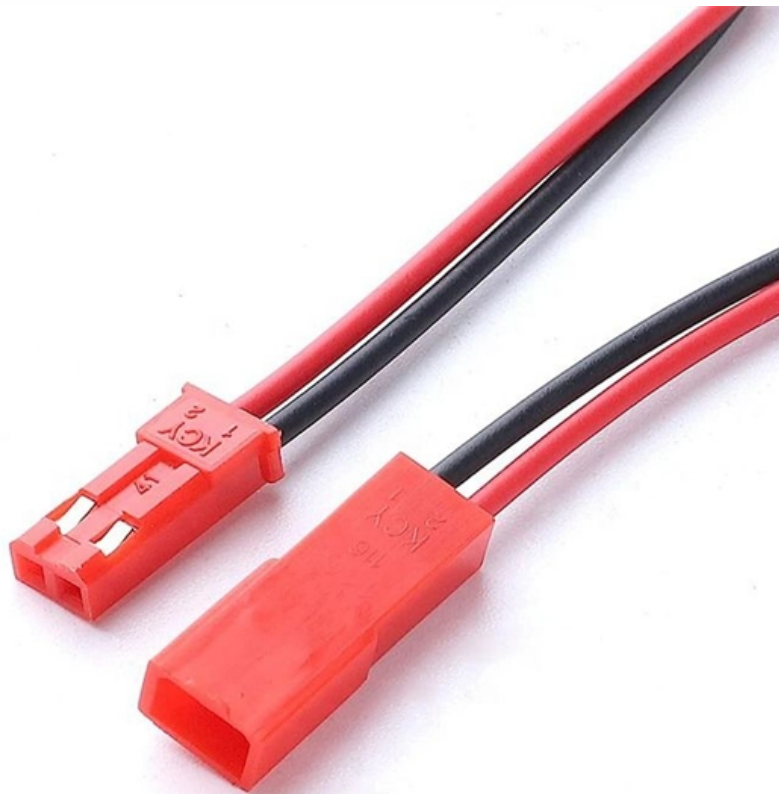

Portuguese Optical Cable Interchange Junction Box

Portuguese Optical Cable Interchange Junction Box

Fiber to the Home (FTTH)

Ready-to-use personalized cable entry installation. Specific quality control checks and custom packaging. Customized solutions according with the specific

[Contact Us](#)

Optical cable junction box features

Optical cable junction box features? What is an optical cable splice box? Optical cable splice box is a popular name, its scientific name is optical cable splicing box, also known as optical

A caixa de junção de metal ADSS/OPGW, também conhecida como caixa de emenda ou caixa de junção de junta metálica, foi projetado para abrigar emendas de núcleo de fibra para cabos ópticos

[Contact Us](#)