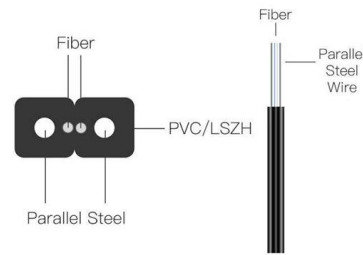

Electromechanical Switches for Industrial Applications,

Electromechanical switches for industrial applications include pushbutton, tact, rocker, toggle, anti-vandal, slide and snap action switch types.

[Contact Us](#)