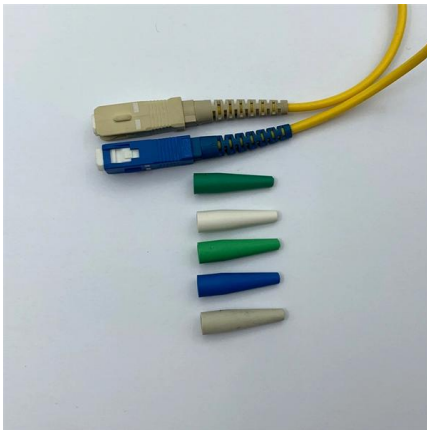

LC-SC OS2 Singlemode Duplex Fiber Patch Cable

LC to SC 9/125um OS2 Singlemode Duplex Fiber Patch Cable (LC-SC, 2.0mm, UPC Polish, LSZH) Fiber Optic Patch Cable also is known as a fiber patch cord, optical

[Contact Us](#)

Polish manufacturer of cables and wires

Special cables for photovoltaic systems, for connection between individual photovoltaic panels. Our company is known for solutions tailored to the customers' needs, and - owing to dozens of years of

[Contact Us](#)

CablesAndKits 1 Meter LC to ST Fiber Patch Cable OS2 9/125

Its OS2 loose-tube construction makes it ideal for telecommunications, enterprise networks, campus installations, and demanding infrastructure environments. Featuring LC to ST duplex connectors with

[Contact Us](#)