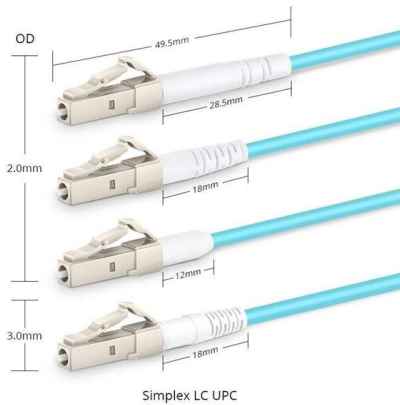

[Contact Us](#)

1-1427432-4

1-1427432-4 Outside Plant Fiber Optic Cable, armored, 6-fiber, SM, OS2, loose tube, gel-filled, 1000 m

[Contact Us](#)

Customized LC/SC Duplex OS2 Single Mode 7.0mm

It's suitable for harsh environments such as fiber-to-the antenna (FTTA) cabling in LTE/4G/5G networks, base stations and also meets the needs of remote traction.

DIGITUS Fiber Optic Patchcord, MPO, Female, OS2, Method A, 20m

The MPO patch cable allows data rates of 40Gb/s or 100Gb/s and is the answer of the needed growing bandwidths of datacenters. The standardized IEC61754-7 and TIA/EIA 604-5 MPO Plug guaranteed