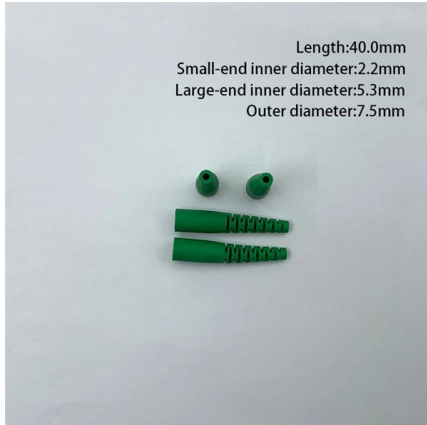

Polish Special Optical Cable OS2RoHS

Polish Special Optical Cable OS2RoHS

CS/UPC Duplex OS2 Patch Cable

CS/UPC to CS/UPC Duplex OS2 9/125um Fiber Patch Cable 1m. G.657A2 bend-insensitive, low insertion loss. LSZH jacket, yellow.

DIGITUS Fiber Optic Patchcord, MPO, Female, OS2, Method A, 20m

The MPO patch cable allows data rates of 40Gb/s or 100Gb/s and is the answer of the needed growing bandwidths of datacenters. The standardized IEC61754-7 and TIA/EIA 604-5 MPO Plug guaranteed