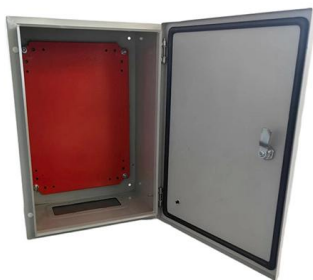

Fiber Distribution Box 12 Cores IP-65 SC Connector

Fiber Distribution Box 12 Cores IP-65 SC Connector PLC Splitter FDB-12B-2 Rated 5.00 out of 5 based on 1 customer rating (1 customer review) Product Name : 12

[Contact Us](#)

12 Cores Fiber Distribution Box, Optical Splitter Module

This ftth box terminates up to 2 fiber optic cables, offers space for splitters and up to 12 fusions, allocates 8 pcs of SC adapters with 1x8 PLC splitter module and

[Contact Us](#)

12 Cores Optical Fiber Terminal Box , Carefiber

Looking for fiber optic cable types supplier? Carefiber specialized in 12 Cores Optical Fiber Terminal Box, Please contact us!

[Contact Us](#)