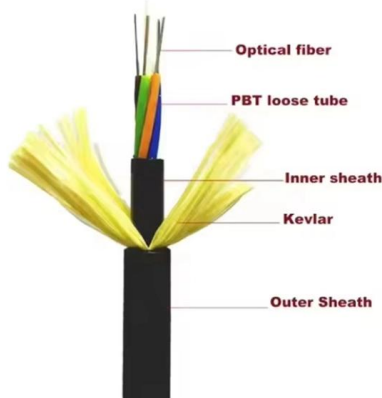

PGFTTH0212A-12 Cores Fiber Distribution BOX,FTTH

PGFTTH0212A-12 Cores Fiber Distribution BOX,FTTH,, Product Description: PGFTTH0212A optical distribution box is used as a termination point for the

[Contact Us](#)