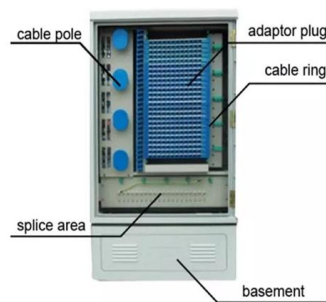

MikroTik · Products

A compact 1U 400G switch built for AI clusters, storage fabrics, and high-speed aggregation, featuring four 400G QSFP56-DD ports, dual 10 Gigabit Ethernet,

[Contact Us](#)

Contact Us

For datasheets, pricing, or custom fiber access solutions, please visit:
<https://frindel.es>