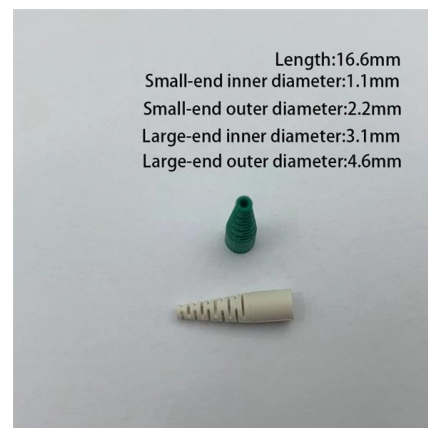

D-Link 28-Port Layer 2 Smart Managed Gigabit PoE Switch

The DGS-1210 Series switches support 8, 16, 24, or 48 10/100/1000BASE-T ports. In addition, each switch supports 2 or 4 Gigabit SFP ports for optical connections using multimode or singlemode SFP

[Contact Us](#)