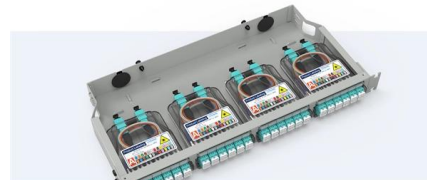

Pre-Terminated Patch Panel

- Multi-application support
- Flexible configuraton
- Modular design

Gigabit 10-port PoE switch-PoE Switch

The ONV-POE33108PF is a gigabit unmanaged PoE fiber switch independently developed by ONV. It has 8*10/100/1000M adaptive RJ45 ports and 2*1000M

[Contact Us](#)