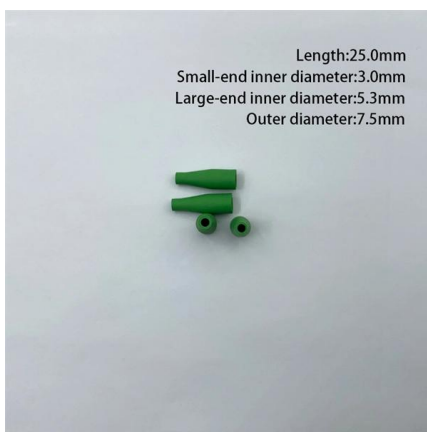

Netgear GS348PP 48-Port Gigabit Ethernet Unmanaged

Buy the Netgear SOHO Ethernet Unmanaged, 48-Port Gigabit Ethernet Unmanaged PoE+ Switch at Full Compass Systems. 0% Financing and Free Shipping on

[Contact Us](#)

Data Sheet 300 Series SOHO Gigabit Ethernet Unmanaged Switches with PoE

NETGEAR 300 Series Gigabit Ethernet Unmanaged Switches with PoE provide easy, reliable, and affordable network connectivity for home and small offices. With these unmanaged plug-and-play

18-Port Gigabit Rackmount Switch with 16 PoE+

Dedicated 16-Port PoE+ Switch (250 W Budget) for Numerous Applications Compliance with the 802.3af/at PoE+ standard supports up to 30 W on each PoE port. The total 250 W PoE power budget

[Contact Us](#)