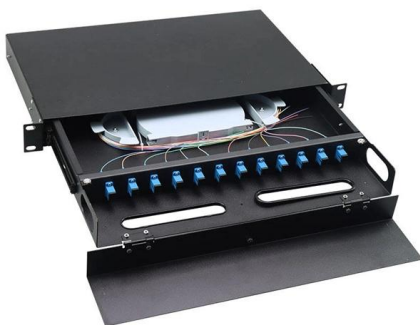

Netgear 5-Port Gigabit Ethernet SOHO Smart Managed Plus PoE Switch

Shop for Netgear 5-Port Gigabit Ethernet SOHO Smart Managed Plus PoE Switch with 4-Port PoE+ and many other discounted office supplies. Free shipping on orders over $45.

[Contact Us](#)