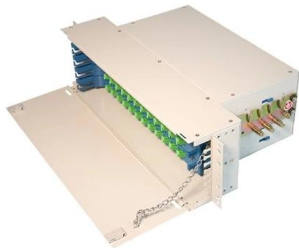

What is a PoE Switch

A Power over Ethernet switch is a network switch that has PoE functionality integrated. Learn about different variations, limitations and benefits of

[Contact Us](#)

PoE and Switches at soho-voip-phone

soho-voip-phone is your one stop shop for all kinds of PoE and Switches accessories like cisco, draytek vigorswitch, poe injector and more

[Contact Us](#)

Switch Flex 2.5G PoE

Flexible, 8-port 2.5 GbE PoE++ switch with a 10 GbE RJ45/SFP+ combination uplink port that can be powered with PoE+++ or an AC power adapter.

[Contact Us](#)