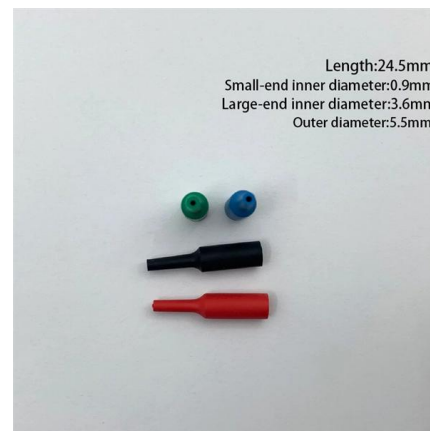

NETGEAR SOHO 8-Port PoE+ Gigabit Unmanaged Switch

NETGEAR SOHO 8-Port PoE+ Gigabit Unmanaged Switch: Network Switches: Amazon 8 PoE+ ports with 83W total power budget, and includes NETGEAR FlexPoE making it expandable to 123W

[Contact Us](#)

Data Sheet 300 Series SOHO Gigabit